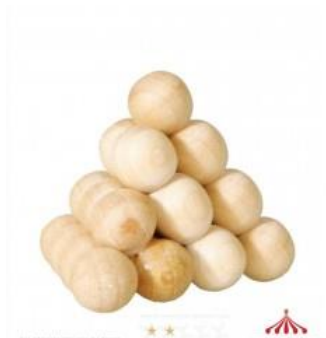

Ref: QCMD110 – 9cm
4,06€ + IVA (23%) -> 4,99€

Ref: QCMD111
3,73€ + IVA (23%) -> 4,59€

Ref: QCMD112
3,73€ + IVA (23%) -> 4,59€

Ref: QCMD278 - Pirâmide
2,43€ + IVA (23%) -> 2,99€

MADEIRA

Ref: QCMD911 – Pirâmide Bolas de Canhão

4,22€ + IVA (23%) -> 5,19€

Ref: QCMD909 – Bola

4,22€ + IVA (23%) -> 5,19€

Ref: QCMD914 – Cruzado

4,22€ + IVA (23%) -> 5,19€

Ref: QCMD277 – Corda

3,65€ + IVA (23%) -> 4,49€

Ref: QCMD572 – 3,5x11x6,5cm